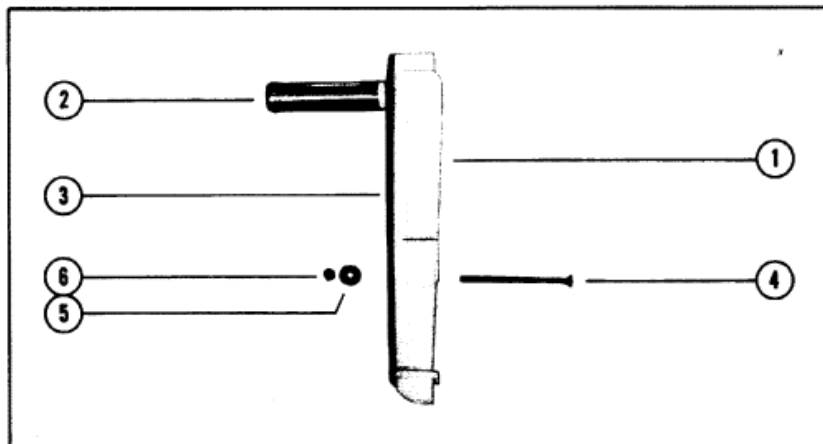

FLUSHING ATTACHMENTS

C-73971A1

C-24789A1 (aluminum water pump)
 C-48755A1 (plastic water pump)

WATER PICK-UP KIT

WATER PICK-UP KIT

Parts List						
Ref	Class	Part	Description	Qty	Comment	Footnote
1		34160A	WATER PICK-UP KIT, TRANSOM	1		
2		34169	TUBE, WATER PICK-UP	1		
3	27	49571	GASKET, WATER PICK-UP TO	1		
4	10	29672	SCREW, WATER PICK-UP TO T	3		
5	12	25908	WASHER, WATER PICK-UP TO	3		
6	11	20361	NUT, WATER PICK-UP TRANSC	3		
-	32	55483	HOSE, PUMP TO PICK-UP TUBE	1		
-	54	32780	CLAMP, HOSE TO WATER PUMP	2		